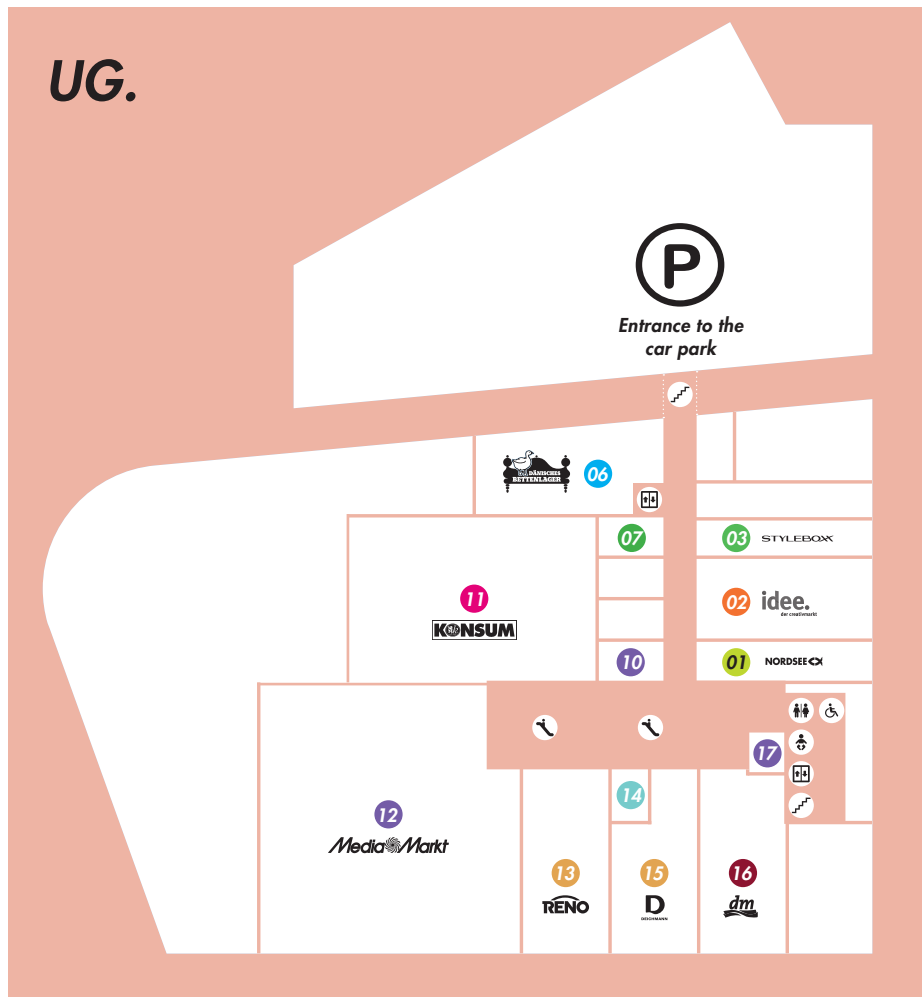

© Centrum Galerie Dresden | status March 2019
Subject to modifications.

YOUR ROUTE TO THE CENTRUM GALERIE DRESDEN

BY BUS AND TRAM

The Centrum Galerie Dresden is located just a few minutes' walk from Dresden main railway station. Leaving the station via the main exit in the direction of Prager Straße you can already see the distinctive honeycomb facade of the Centrum Galerie in the Distance. Tram numbers 11 und 12 as well as bus number 82 stop in Prager Straße.

BY CAR

Type the address „Reitbahnstraße 1, 01069 Dresden“ in your navigation system. This leads directly to the car park (in German: Parkhaus).

BY BIKE

Park your bike in front of Centrum Galerie on Prager Straße or Trompeterstraße

P women spaces/parent and child spaces

i

Goldbeck Parking Service GmbH
Ummelner Str. 4-6
33649 Bielefeld
Tel. 0521-948 837 11

UG.

EG.

1.OG

FASHION & ACCESSOIRES

- 74 • adidas Originals 1.OG
- 35 • Bershka EG / 1.OG
- 24 • engbers / emilio adani EG
- 69 • Fast Forward 1.OG
- 68 • Jack & Jones 1.OG
- 46 • Mango EG
- 32 • Marc O'Polo EG
- 72 • Only 1.OG
- 70 • Only&Sons 1.OG
- 64 • Orchestra Kindermode 1.OG
- 22 • Peek & Cloppenburg EG
- 58 • Pepe Jeans London EG
- 48 • Primark EG / 1.OG
- 75 • Pull&Bear 1.OG
- 45 • s.Oliver EG
- 42 • Superdry EG
- 50 • Tally Weijl EG
- 43 • Tayler EG
- 30 • Triumph EG
- 41 • Vero Moda EG
- 27 • Zara EG

LEISURE, HOBBY, SPORTS, GAMES & PETS

- 65 • Game Stop 1.OG
- 02 • idee.Creativmarkt UG
- 53 • Karstadt sports EG / 1.OG
- 21 • Karstadt sports Outlet EG
- 47 • Müller Spielwaren 2.OG
- 23 • Zoo-Hobby EG