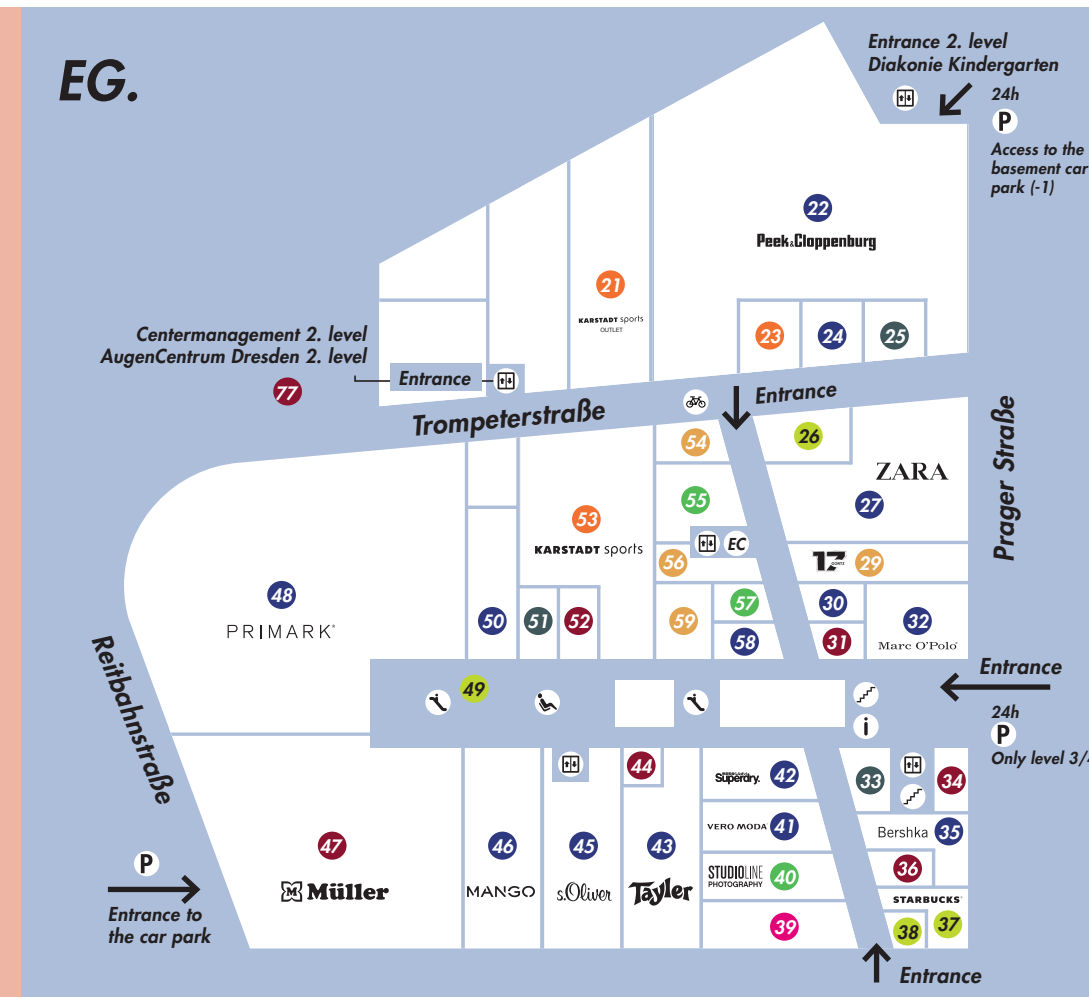

© Centrum Galerie Dresden | status March 2019
Subject to modifications.

YOUR ROUTE TO THE CENTRUM GALERIE DRESDEN

BY BUS AND TRAM

The Centrum Galerie Dresden is located just a few minutes' walk from Dresden main railway station. Leaving the station via the main exit in the direction of Prager Straße you can already see the distinctive honeycomb facade of the Centrum Galerie in the Distance. Tram numbers 11 und 12 as well as bus number 82 stop in Prager Straße.

P women spaces/parent and child spaces

i

Goldbeck Parking Service GmbH
Ummelner Str. 4-6
33649 Bielefeld
Tel. 0521-948 837 11

UG.

EG.

1.OG

FASHION & ACCESSOIRES

- 74 • adidas Originals 1.OG
- 35 • Bershka EG / 1.OG
- 24 • engbers / emilio adani EG
- 69 • Fast Forward 1.OG
- 68 • Jack & Jones 1.OG
- 46 • Mango EG
- 32 • Marc O'Polo EG
- 72 • Only 1.OG
- 70 • Only&Sons 1.OG
- 64 • Orchestra Kindermode 1.OG
- 22 • Peek & Cloppenburg EG
- 58 • Pepe Jeans London EG
- 48 • Primark EG / 1.OG
- 75 • Pull&Bear 1.OG
- 45 • s.Oliver EG
- 42 • Superdry EG
- 50 • Tally Weijl EG
- 43 • Tayler EG
- 30 • Triumph EG
- 41 • Vero Moda EG
- 27 • Zara EG

LEISURE, HOBBY, SPORTS, GAMES & PETS

- 65 • Game Stop 1.OG
- 02 • idee.Creativmarkt UG
- 53 • Karstadt sports EG / 1.OG
- 21 • Karstadt sports Outlet EG
- 47 • Müller Spielwaren 2.OG
- 23 • Zoo-Hobby EG

PRESS & STATIONARY

- 14 • McPaper UG
- 47 • Müller 1.OG

JEWELRY, WATCHES & GLASSES

- 25 • Apollo Optik EG
- 33 • Christ EG
- 51 • Krass Optik EG

HEALTH, BEAUTY & PHARMACY

- 77 • AugenCentrum Dresden 2.OG
- 16 • dm UG
- 36 • Equivalenza EG
- 31 • Kiko EG
- 34 • L'Occitane EG
- 47 • Müller Drogerie EG
- 44 • Rituals EG
- 52 • Yves Rocher EG